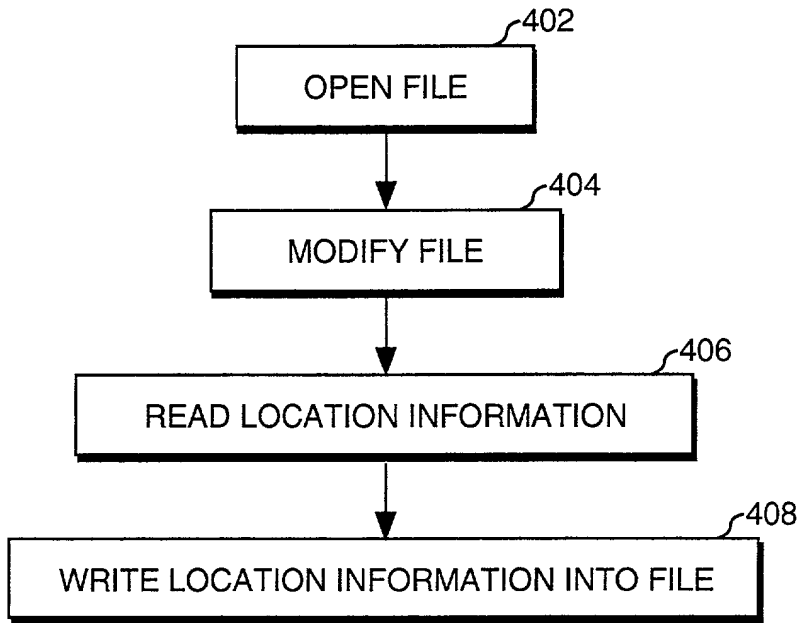

FIG. 4

FIG. 4